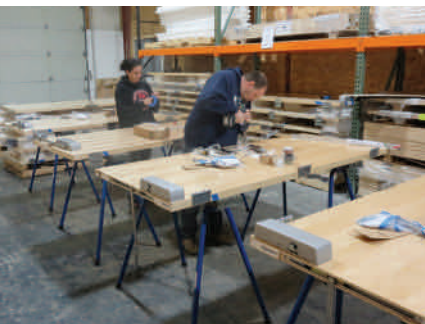

# Washington Architectural Hardware Announces a New Door Hardware Preinstall Division

*For both Wood and Metal Doors*

- Save time, money, and frustration with our expert service!
- We will take your project hardware, match it to the correct door and install it according to the manufacturer's directions.
- Our installers have over 30 years of hands-on experience. We have the setup and tools to provide professional installation in record time.
- Eliminate the busy worksite confusion that often results in the wrong hardware on a door or hardware being installed incorrectly. Our vendors tell us that 80% of door and hardware problems are caused by installation issues. Let us take care of it all for you!
- Your doors will be carefully packaged and delivered to your site ready to install!

**Contractors Agree:** "Today I went on a punch walk for the doors, frames and hardware in 2SA with a representative from NBBJ and their hardware consultant. The walk went extremely well and there were very few issues. The consultant said that this was some of the best work she had seen and was thoroughly impressed."